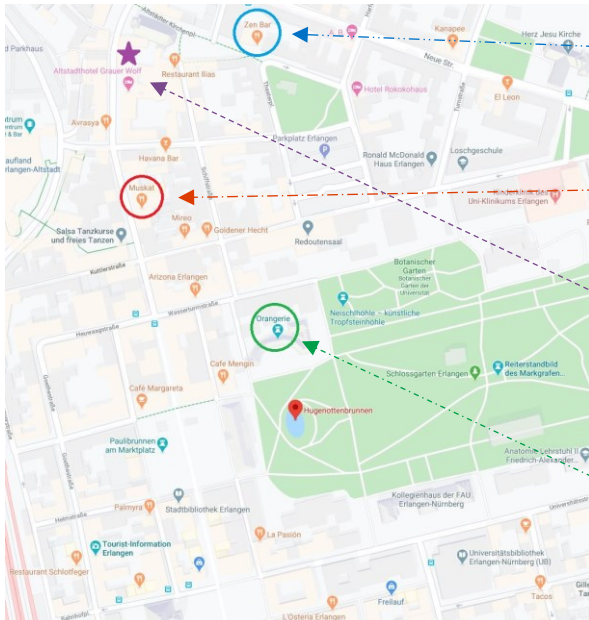

Restaurant Zen Bar
Theaterplatz 22, 91054 Erlangen

Restaurant Muskat
Hauptstr. 60, 91054 Erlangen

Altstadthotel Grauer Wolf
Hauptstr. 80, 91054 Erlangen

Orangerie Schlossgarten Erlangen
Schlossplatz 5, 91054 Erlangen